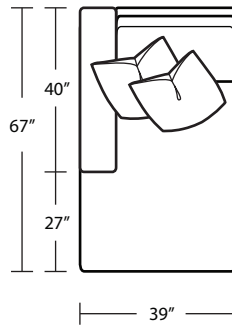

LAF 1 Arm Chaise