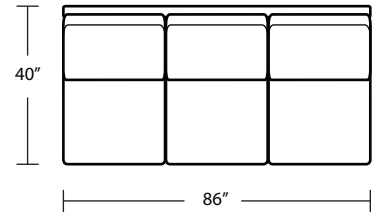

Armless Sofa