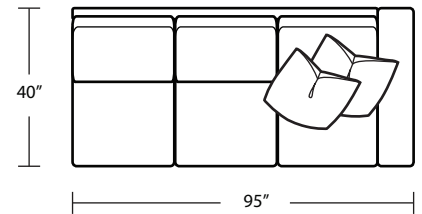

MATEO

Sofa

Chair / Swivel Chair
(Swivel Chair does not have legs)

LAF 1 Arm Sofa

Loveseat

Ottoman

RAF 1 Arm Sofa

LAF 1 Arm Loveseat

RAF 1 Arm Chair

LAF Sofa with Return

Square Corner

RAF 1 Arm Double Chaise

RAF Sofa with Return

Arm Tray 5x11.75x15