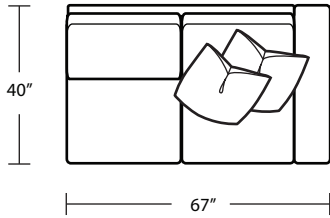

RAF 1 Arm Loveseat

LAF 1 Arm Chair