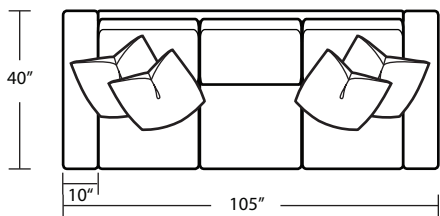

MATEO

Sofa

Chair / Swivel Chair
(Swivel Chair does not have legs)

LAF 1 Arm Sofa

Loveseat

Ottoman

RAF 1 Arm Sofa

LAF 1 Arm Loveseat

RAF 1 Arm Chair

LAF Sofa with Return

Square Corner

RAF 1 Arm Double Chaise

RAF Sofa with Return

Arm Tray 5x11.75x15