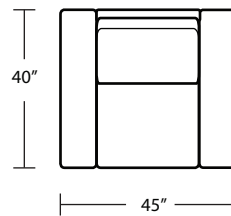

MATEO

Sofa

Chair / Swivel Chair
(Swivel Chair does not have legs)

LAF 1 Arm Sofa

Loveseat

Ottoman

RAF 1 Arm Sofa

LAF 1 Arm Loveseat

RAF 1 Arm Chair

LAF Sofa with Return

Square Corner

RAF 1 Arm Double Chaise

RAF Sofa with Return

Arm Tray 5x11.75x15