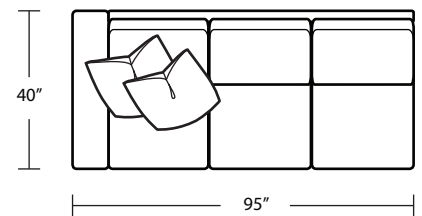

MATEO

Sofa

Chair / Swivel Chair
(Swivel Chair does not have legs)

LAF 1 Arm Sofa

Loveseat

Ottoman

RAF 1 Arm Sofa

LAF 1 Arm Loveseat

RAF 1 Arm Chair

LAF Sofa with Return

Square Corner

RAF 1 Arm Double Chaise

RAF Sofa with Return

Arm Tray 5x11.75x15