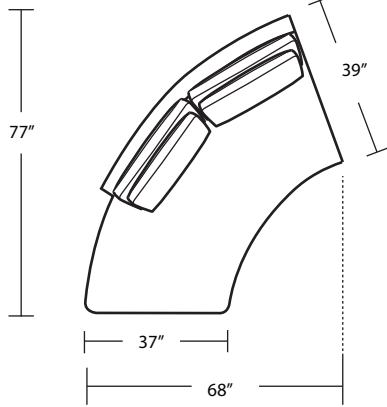

VALERIA

renecazares™

furnishing excellence

Curved Sofa

LAF Curved 1 Arm Sofa

LAF Curved 1 Arm Loveseat

Ottoman (44 Diameter)

RAF Curved 1 Arm Sofa

RAF Curved 1 Arm Loveseat

LSF Curved Bumper

Curved Armless Loveseat

RSF Curved Bumper

Top View of
LAF Curved 1 Arm Sofa
RSF Curved Bumper

Curved Armless Sofa

Top View of
RAF Curved 1 Arm Sofa
LSF Curved Bumper