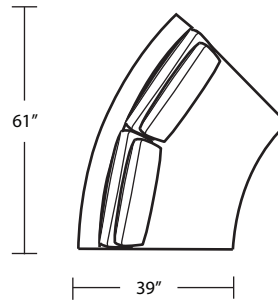

VALERIA

renecazares™

furnishing excellence

Curved Sofa

LAF Curved 1 Arm Sofa

LAF Curved 1 Arm Loveseat

Ottoman (44 Diameter)

RAF Curved 1 Arm Sofa

RAF Curved 1 Arm Loveseat

LSF Curved Bumper

Curved Armless Loveseat

RSF Curved Bumper

Top View of
LAF Curved 1 Arm Sofa
RSF Curved Bumper

Curved Armless Sofa

Top View of
RAF Curved 1 Arm Sofa
LSF Curved Bumper