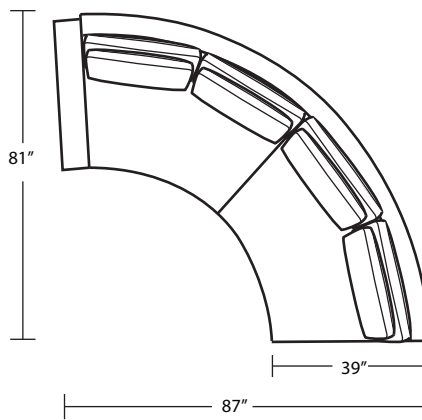

VALERIA

renecazares™

furnishing excellence

Curved Sofa

LAF Curved 1 Arm Sofa

LAF Curved 1 Arm Loveseat

Ottoman (44 Diameter)

RAF Curved 1 Arm Sofa

RAF Curved 1 Arm Loveseat

LSF Curved Bumper

Curved Armless Loveseat

RSF Curved Bumper

Top View of
LAF Curved 1 Arm Sofa
RSF Curved Bumper

Curved Armless Sofa

Top View of
RAF Curved 1 Arm Sofa
LSF Curved Bumper