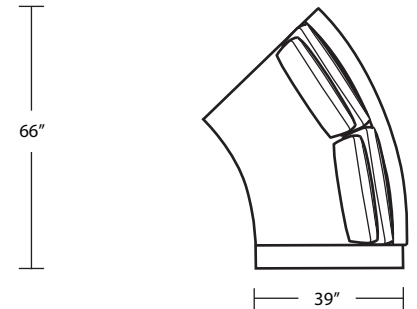

VALERIA

renecazares™

furnishing excellence

Curved Sofa

LAF Curved 1 Arm Sofa

LAF Curved 1 Arm Loveseat

Ottoman (44 Diameter)

RAF Curved 1 Arm Sofa

RAF Curved 1 Arm Loveseat

LSF Curved Bumper

Curved Armless Loveseat

RSF Curved Bumper

Top View of
LAF Curved 1 Arm Sofa
RSF Curved Bumper

Curved Armless Sofa

Top View of
RAF Curved 1 Arm Sofa
LSF Curved Bumper