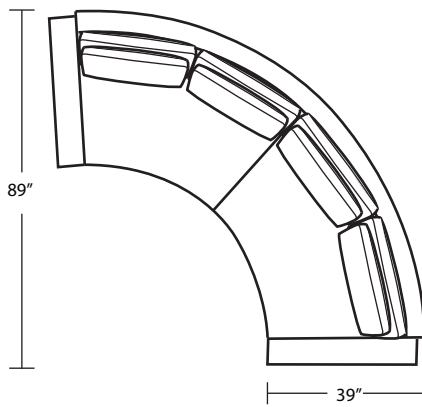

VALERIA

renecazares™

furnishing excellence

Curved Sofa

LAF Curved 1 Arm Sofa

LAF Curved 1 Arm Loveseat

Ottoman (44 Diameter)

RAF Curved 1 Arm Sofa

RAF Curved 1 Arm Loveseat

LSF Curved Bumper

Curved Armless Loveseat

RSF Curved Bumper

Top View of
LAF Curved 1 Arm Sofa
RSF Curved Bumper

Curved Armless Sofa

Top View of
RAF Curved 1 Arm Sofa
LSF Curved Bumper