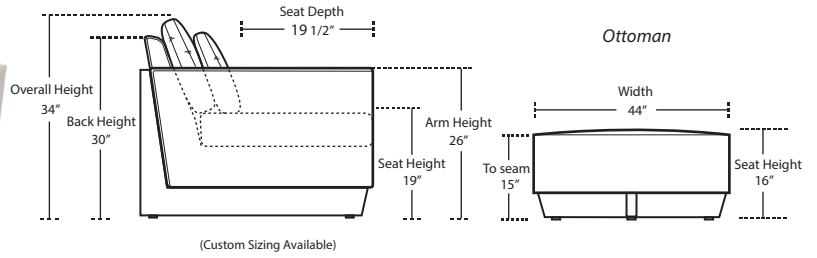

VALERIA

renecazares™

furnishing excellence

Curved Sofa

LAF Curved 1 Arm Sofa

LAF Curved 1 Arm Loveseat

Ottoman (44 Diameter)

RAF Curved 1 Arm Sofa

RAF Curved 1 Arm Loveseat

LSF Curved Bumper

Curved Armless Loveseat

RSF Curved Bumper

Top View of
LAF Curved 1 Arm Sofa
RSF Curved Bumper

Curved Armless Sofa

Top View of
RAF Curved 1 Arm Sofa
LSF Curved Bumper