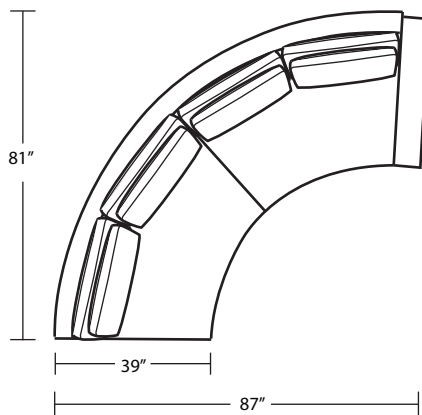

VALERIA

renecazares™

furnishing excellence

Curved Sofa

LAF Curved 1 Arm Sofa

LAF Curved 1 Arm Loveseat

Ottoman (44 Diameter)

RAF Curved 1 Arm Sofa

RAF Curved 1 Arm Loveseat

LSF Curved Bumper

Curved Armless Loveseat

RSF Curved Bumper

Top View of
LAF Curved 1 Arm Sofa
RSF Curved Bumper

Curved Armless Sofa

Top View of
RAF Curved 1 Arm Sofa
LSF Curved Bumper