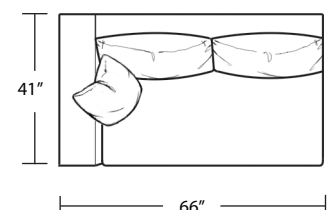

SALVATORE

(Custom Sizing Available)

Sofa

Ottoman

LAF 1 Arm Studio Sofa

Studio Sofa

LAF 1 Arm Sofa

RAF 1 Arm Studio Sofa

Loveseat

RAF 1 Arm Sofa

LAF 1 Arm Loveseat

Chair / Swivel Chair

RAF 1 Arm Loveseat

TOP VIEW SCALE: 1/4" = 1 FOOT
SEAT DEPTH MAY VARY DEPENDING ON BACK PILLOW PLACEMENT
ALL DIMENSIONS ARE APPROXIMATE AND SUBJECT TO CHANGE
REVISED 07/11/2017