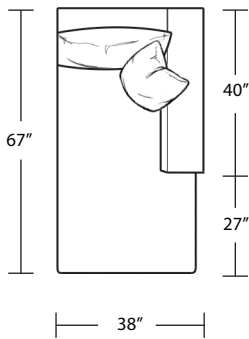

Loveseat

RAF 1 Arm Sofa

LAF 1 Arm Loveseat

Chair / Swivel Chair

RAF 1 Arm Loveseat

TOP VIEW SCALE: 1/4" = 1 FOOT
SEAT DEPTH MAY VARY DEPENDING ON BACK PILLOW PLACEMENT
ALL DIMENSIONS ARE APPROXIMATE AND SUBJECT TO CHANGE
REVISED 07/11/2017

LAF 1 Arm Chaise

LAF Sofa with Return

RAF Sofa with Return

RAF 1 Arm Chaise

Armless Sofa with Left Return

Armless Sofa with Right Return