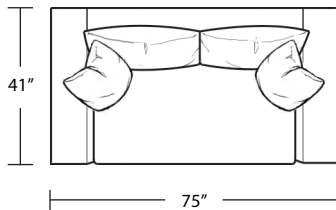

SALVATORE

(Custom Sizing Available)

Sofa

Ottoman

LAF 1 Arm Studio Sofa

Studio Sofa

LAF 1 Arm Sofa

RAF 1 Arm Studio Sofa

Loveseat

RAF 1 Arm Sofa

LAF 1 Arm Loveseat

Chair / Swivel Chair

RAF 1 Arm Loveseat

TOP VIEW SCALE: 1/4" = 1 FOOT
SEAT DEPTH MAY VARY DEPENDING ON BACK PILLOW PLACEMENT
ALL DIMENSIONS ARE APPROXIMATE AND SUBJECT TO CHANGE
REVISED 07/11/2017