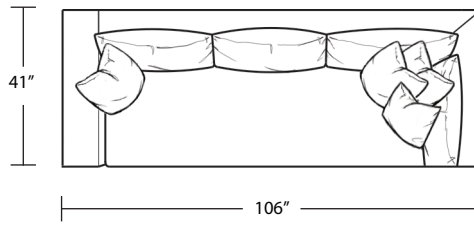

LAF Sofa with Return