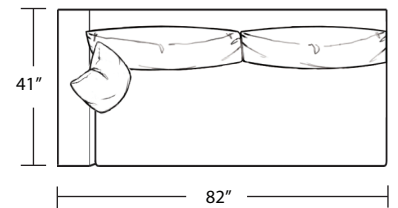

SALVATORE

(Custom Sizing Available)

Sofa

Ottoman

LAF 1 Arm Studio Sofa

Studio Sofa

LAF 1 Arm Sofa

RAF 1 Arm Studio Sofa

Loveseat

RAF 1 Arm Sofa

LAF 1 Arm Loveseat

Chair / Swivel Chair

RAF 1 Arm Loveseat

TOP VIEW SCALE: 1/4" = 1 FOOT
SEAT DEPTH MAY VARY DEPENDING ON BACK PILLOW PLACEMENT
ALL DIMENSIONS ARE APPROXIMATE AND SUBJECT TO CHANGE
REVISED 07/11/2017