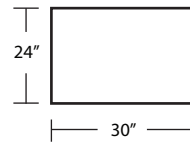

SALVATORE

(Custom Sizing Available)

Sofa

Ottoman

LAF 1 Arm Studio Sofa

Studio Sofa

LAF 1 Arm Sofa

RAF 1 Arm Studio Sofa

Loveseat

RAF 1 Arm Sofa

LAF 1 Arm Loveseat

Chair / Swivel Chair

RAF 1 Arm Loveseat

TOP VIEW SCALE: 1/4" = 1 FOOT
SEAT DEPTH MAY VARY DEPENDING ON BACK PILLOW PLACEMENT
ALL DIMENSIONS ARE APPROXIMATE AND SUBJECT TO CHANGE
REVISED 07/11/2017