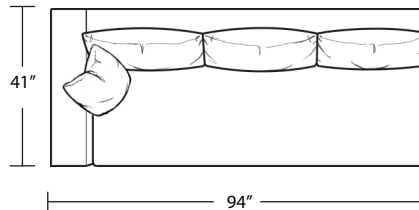

SALVATORE

(Custom Sizing Available)

Sofa

Ottoman

LAF 1 Arm Studio Sofa

Studio Sofa

LAF 1 Arm Sofa

RAF 1 Arm Studio Sofa

Loveseat

RAF 1 Arm Sofa

LAF 1 Arm Loveseat

Chair / Swivel Chair

RAF 1 Arm Loveseat

TOP VIEW SCALE: 1/4" = 1 FOOT
SEAT DEPTH MAY VARY DEPENDING ON BACK PILLOW PLACEMENT
ALL DIMENSIONS ARE APPROXIMATE AND SUBJECT TO CHANGE
REVISED 07/11/2017