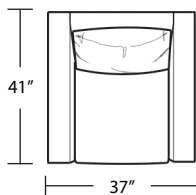

Loveseat

RAF 1 Arm Sofa

LAF 1 Arm Loveseat

Chair / Swivel Chair

RAF 1 Arm Loveseat

TOP VIEW SCALE: 1/4" = 1 FOOT
SEAT DEPTH MAY VARY DEPENDING ON BACK PILLOW PLACEMENT
ALL DIMENSIONS ARE APPROXIMATE AND SUBJECT TO CHANGE
REVISED 07/11/2017