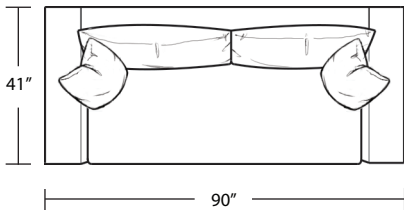

SALVATORE

(Custom Sizing Available)

Sofa

Ottoman

LAF 1 Arm Studio Sofa

Studio Sofa

LAF 1 Arm Sofa

RAF 1 Arm Studio Sofa

Loveseat

RAF 1 Arm Sofa

LAF 1 Arm Loveseat

Chair / Swivel Chair

RAF 1 Arm Loveseat

TOP VIEW SCALE: 1/4" = 1 FOOT
SEAT DEPTH MAY VARY DEPENDING ON BACK PILLOW PLACEMENT
ALL DIMENSIONS ARE APPROXIMATE AND SUBJECT TO CHANGE
REVISED 07/11/2017