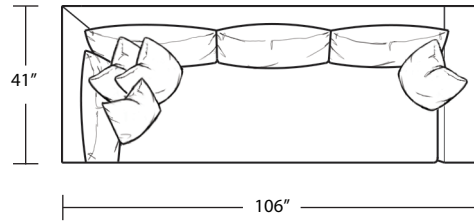

RAF Sofa with Return