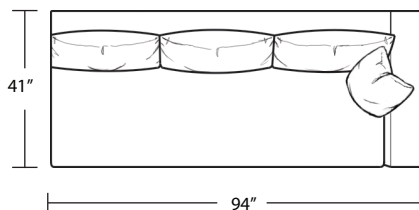

SALVATORE

(Custom Sizing Available)

Sofa

Ottoman

LAF 1 Arm Studio Sofa

Studio Sofa

LAF 1 Arm Sofa

RAF 1 Arm Studio Sofa

Loveseat

RAF 1 Arm Sofa

LAF 1 Arm Loveseat

Chair / Swivel Chair

RAF 1 Arm Loveseat

TOP VIEW SCALE: 1/4" = 1 FOOT
SEAT DEPTH MAY VARY DEPENDING ON BACK PILLOW PLACEMENT
ALL DIMENSIONS ARE APPROXIMATE AND SUBJECT TO CHANGE
REVISED 07/11/2017