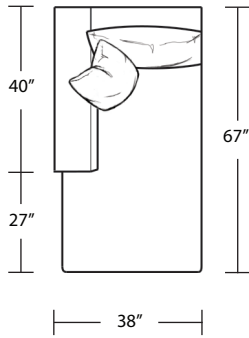

LAF 1 Arm Chaise