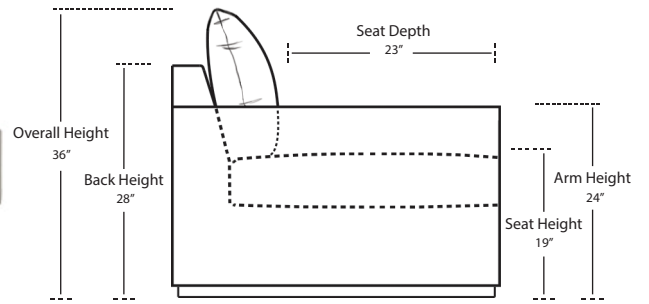

SALVATORE

(Custom Sizing Available)

Sofa

Ottoman

LAF 1 Arm Studio Sofa

Studio Sofa

LAF 1 Arm Sofa

RAF 1 Arm Studio Sofa

Loveseat

RAF 1 Arm Sofa

LAF 1 Arm Loveseat

Chair / Swivel Chair

RAF 1 Arm Loveseat

TOP VIEW SCALE: 1/4" = 1 FOOT
SEAT DEPTH MAY VARY DEPENDING ON BACK PILLOW PLACEMENT
ALL DIMENSIONS ARE APPROXIMATE AND SUBJECT TO CHANGE
REVISED 07/11/2017