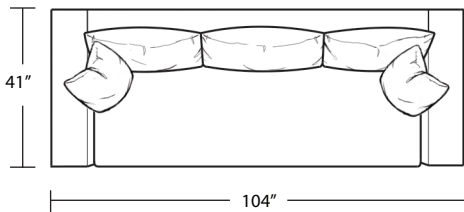

SALVATORE

(Custom Sizing Available)

Sofa

Ottoman

LAF 1 Arm Studio Sofa

Studio Sofa

LAF 1 Arm Sofa

RAF 1 Arm Studio Sofa

Loveseat

RAF 1 Arm Sofa

LAF 1 Arm Loveseat

Chair / Swivel Chair

RAF 1 Arm Loveseat

TOP VIEW SCALE: 1/4" = 1 FOOT
SEAT DEPTH MAY VARY DEPENDING ON BACK PILLOW PLACEMENT
ALL DIMENSIONS ARE APPROXIMATE AND SUBJECT TO CHANGE
REVISED 07/11/2017