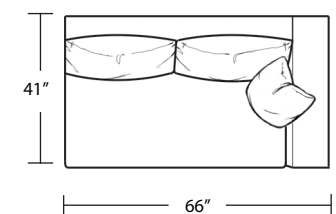

Loveseat

RAF 1 Arm Sofa

LAF 1 Arm Loveseat

Chair / Swivel Chair

RAF 1 Arm Loveseat

TOP VIEW SCALE: 1/4" = 1 FOOT
SEAT DEPTH MAY VARY DEPENDING ON BACK PILLOW PLACEMENT
ALL DIMENSIONS ARE APPROXIMATE AND SUBJECT TO CHANGE
REVISED 07/11/2017