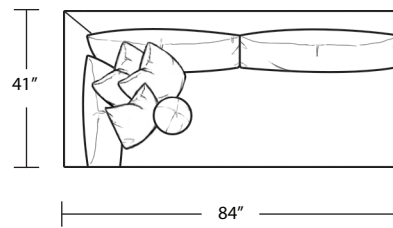

Loveseat

RAF 1 Arm Sofa

LAF 1 Arm Loveseat

Chair / Swivel Chair

RAF 1 Arm Loveseat

TOP VIEW SCALE: 1/4" = 1 FOOT
SEAT DEPTH MAY VARY DEPENDING ON BACK PILLOW PLACEMENT
ALL DIMENSIONS ARE APPROXIMATE AND SUBJECT TO CHANGE
REVISED 07/11/2017

LAF 1 Arm Chaise

LAF Sofa with Return

RAF Sofa with Return

RAF 1 Arm Chaise

Armless Sofa with Left Return

Armless Sofa with Right Return