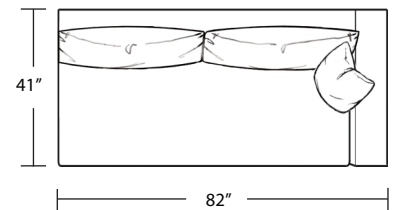

SALVATORE

(Custom Sizing Available)

Sofa

Ottoman

LAF 1 Arm Studio Sofa

Studio Sofa

LAF 1 Arm Sofa

RAF 1 Arm Studio Sofa

Loveseat

RAF 1 Arm Sofa

LAF 1 Arm Loveseat

Chair / Swivel Chair

RAF 1 Arm Loveseat

TOP VIEW SCALE: 1/4" = 1 FOOT
SEAT DEPTH MAY VARY DEPENDING ON BACK PILLOW PLACEMENT
ALL DIMENSIONS ARE APPROXIMATE AND SUBJECT TO CHANGE
REVISED 07/11/2017