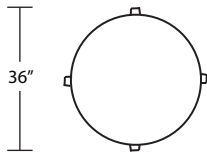

PAX

Ottoman

36" Round Cocktail

Ottoman

36" Round Cocktail

TOP VIEW SCALE: 1/4" = 1 FOOT
SEAT DEPTH MAY VARY DEPENDING ON BACK PILLOW PLACEMENT
ALL DIMENSIONS ARE APPROXIMATE AND SUBJECT TO CHANGE