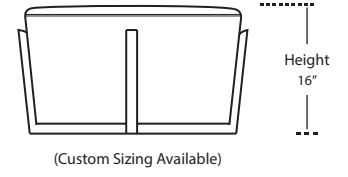

PAX

Ottoman

36" Round Cocktail

Ottoman

36" Round Cocktail

TOP VIEW SCALE: 1/4" = 1 FOOT
SEAT DEPTH MAY VARY DEPENDING ON BACK PILLOW PLACEMENT
ALL DIMENSIONS ARE APPROXIMATE AND SUBJECT TO CHANGE